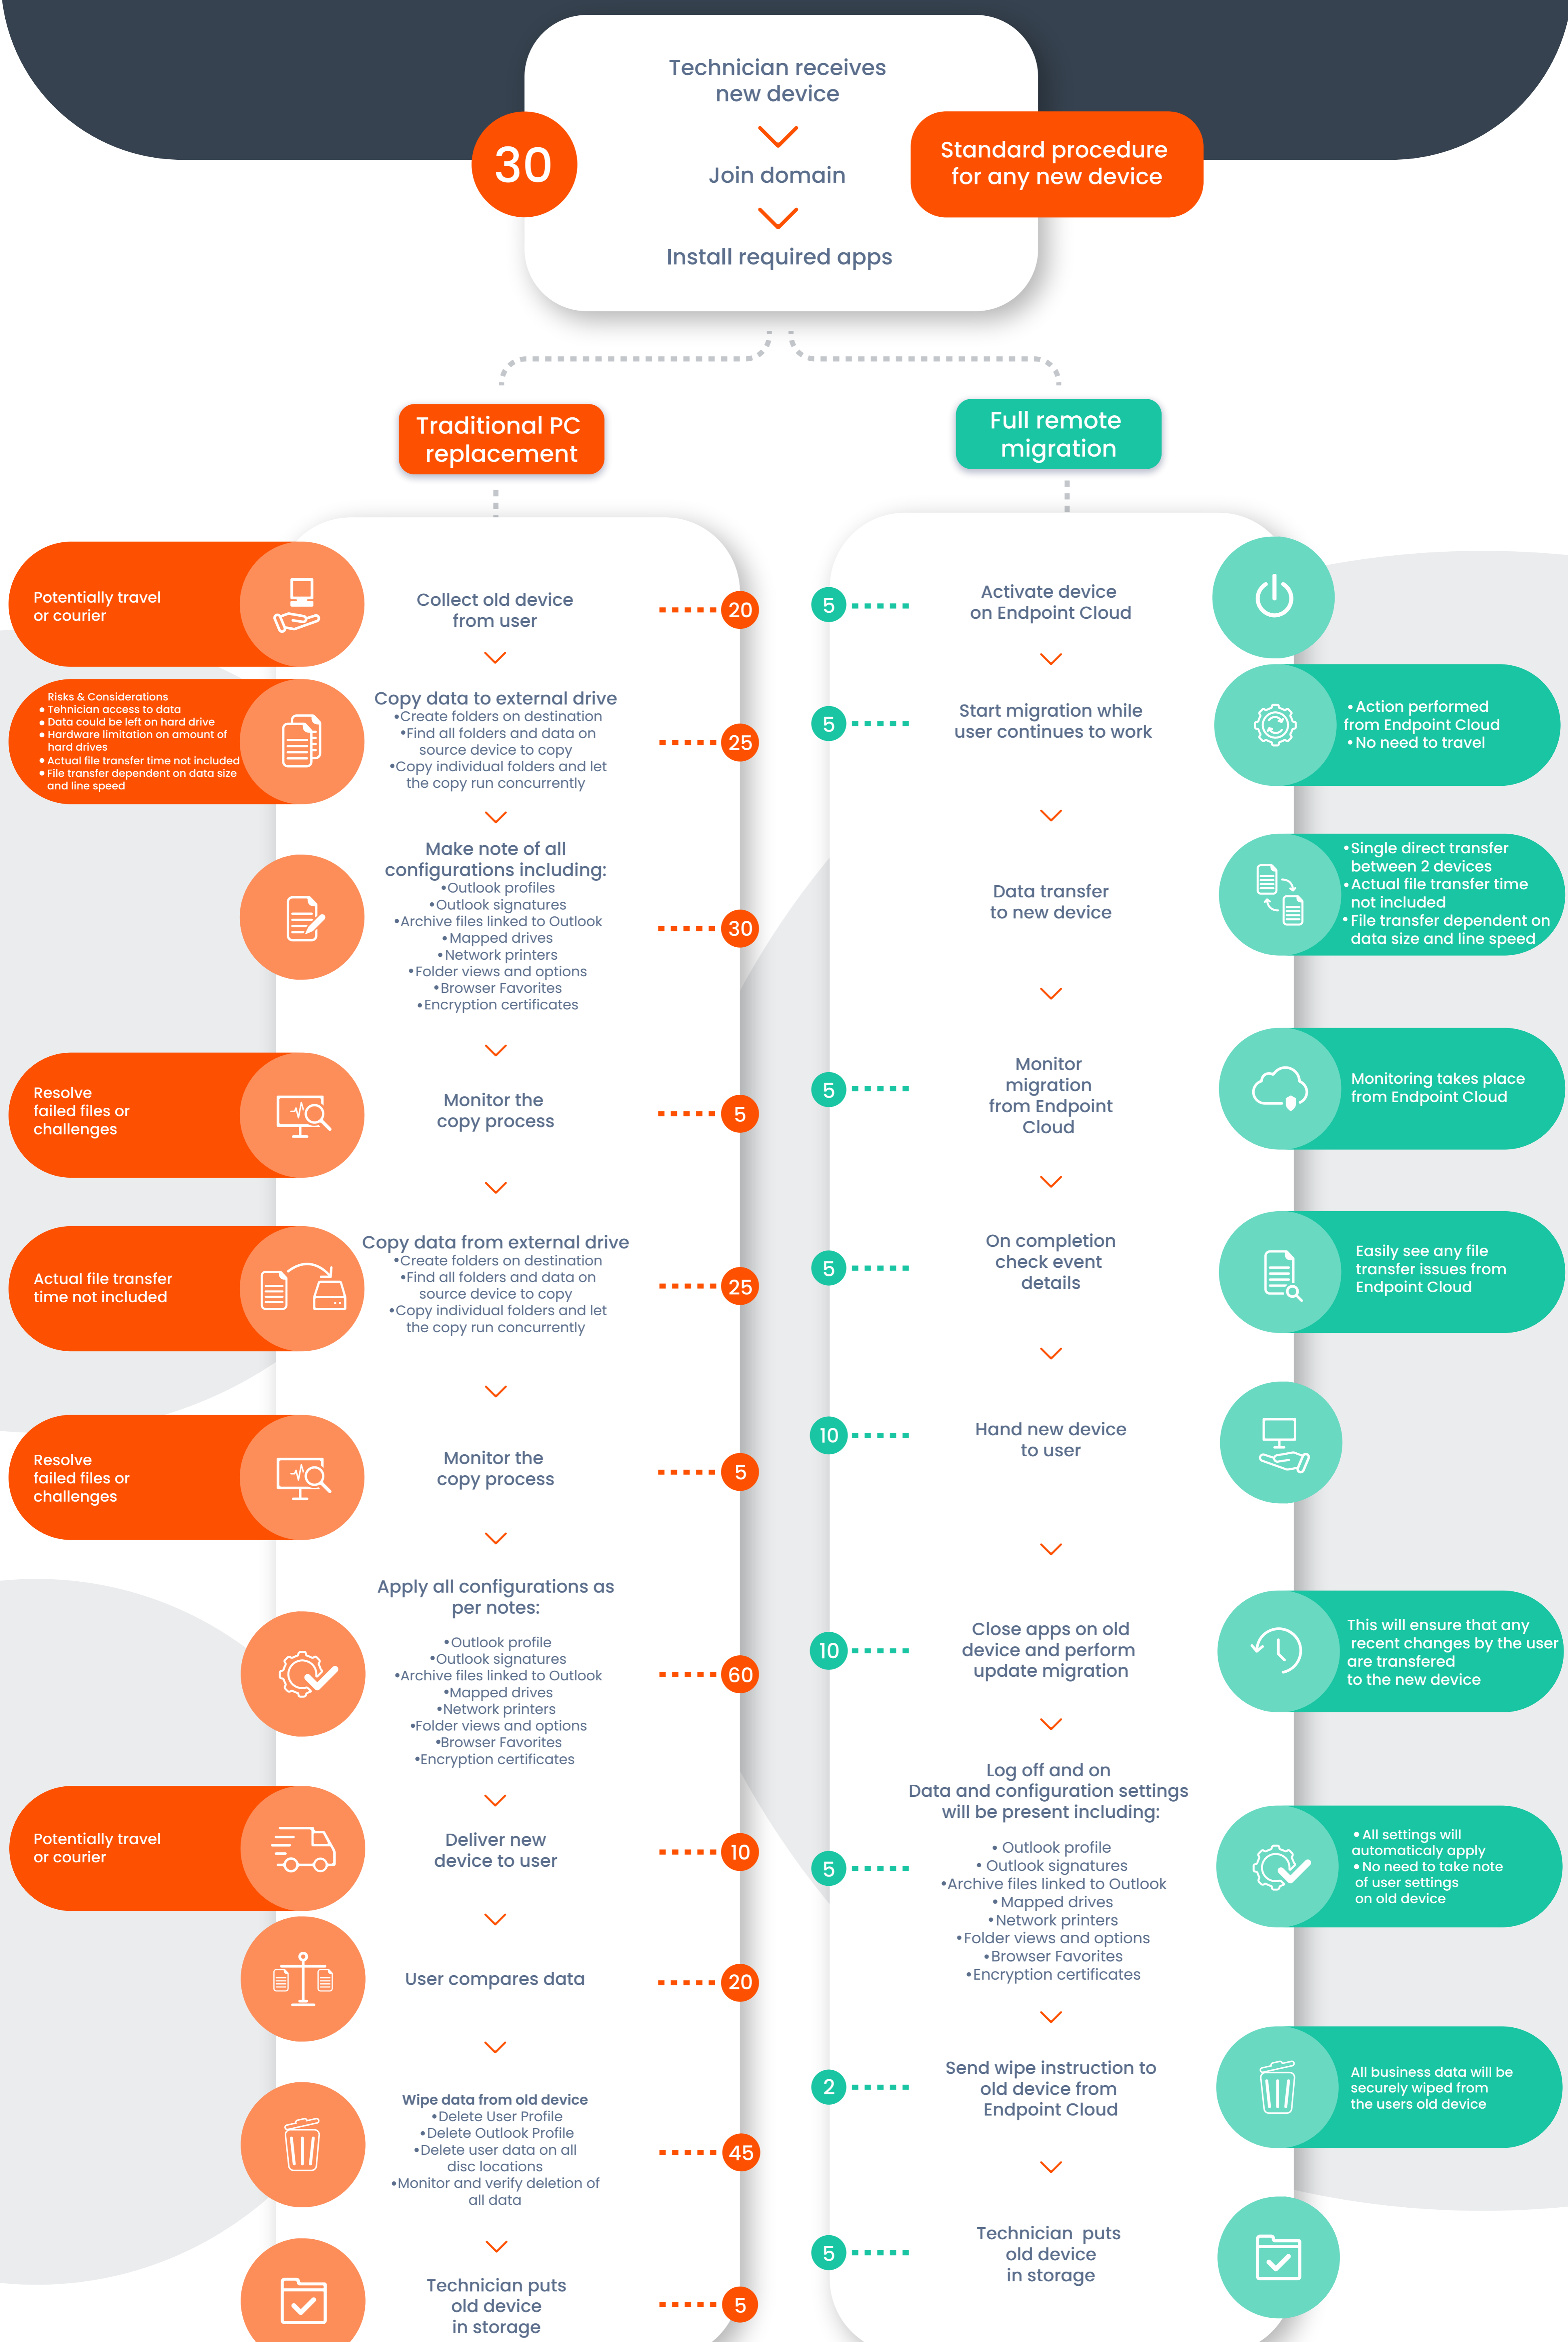

## Full Remote Migration vs Manual PC replacement

**TECH TIME**  
**4:40 HRs**

Running concurrently possible, but limited to number of external hard drives

**TECH TIME**  
**1:22 HRs**

Easy to run 5- 10 concurrent migrations. No additional hardware needed and user continues to work.